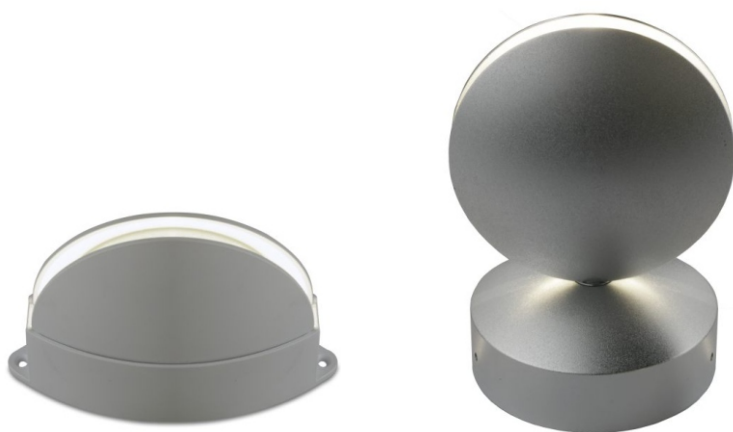

# NEVWL06

CREE CE IP44 30000H

**CONSTRUCTION:**

- Material: Aluminum housin
- LEDs/ Power: CREE high power 7W
- Built-in LED driver
- Installation: Surface mounted
- IP44

**APPLICATIONS:**

- Wall decoration
- Balconies

**Color**

**TECHNICAL DETAILS:**

Model	Watts	Color Temp	Lumens	CRI	Input
NEVWL06	7W	3000K/4000K/5000K	600lm	>80	AC100-240V

**Photometric Data**

NEVWL06/7W/180WH

NEVWL06/7W/360WH