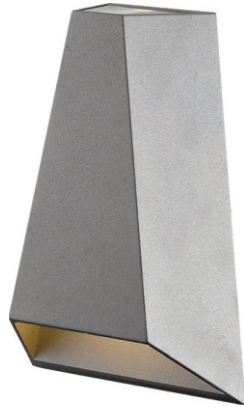

NEVWL03

CONSTRUCTION:

- Die-cast aluminum housing
- Clear tempered glass cover
- High quality LED chips
- LED driver included
- IP54

APPLICATIONS:

- Wall decoration
- Corridors
- Balconies

Color

TECHNICAL DETAILS: