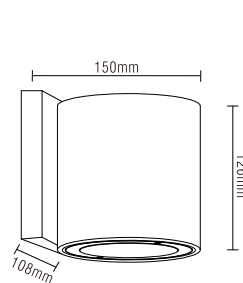

NEVWL02

CREE CE IP54 30000H

NEVWL02-1

NEVWL02-2

SPECIFICATION:

- Aluminum housing
- Clear glass cover
- CREE LEDs
- LED driver included
- IP54

APPLICATIONS:

- Wall decoration
- Corridors
- Balconies

OPTIONS:

- Choice of
- 14.5w up+down
- 7.5w one direction

Color

TECHNICAL DETAILS:

| Model | Watts | Color Temp | Lumens | Beam angle | CRI | Input |
|-------------|-------|------------|--------|------------|-----|----------|
| NWLED5512-1 | 7.5W | 3000K | 502lm | 25° | >80 | 110-240V |
| NWLED5512-1 | 7.5W | 6000K | 550lm | 25° | >80 | 110-240V |
| NWLED5512-2 | 14.5W | 3000K | 872lm | 25° | >80 | 110-240V |
| NWLED5512-2 | 14.5W | 6000K | 950lm | 25° | >80 | 110-240V |

Photometric Data

NEVWL02-1

NEVWL02-2

NEVWL02-1

NEVWL02-2