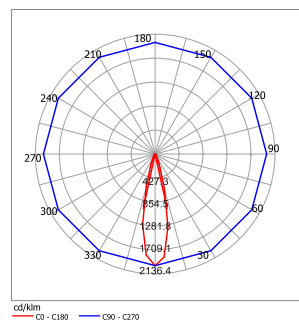

NEVWL02

CREE CE IP54 30000H

SPECIFICATION:

- Aluminum housing
- Clear glass cover
- CREE LEDs
- LED driver included
- IP54

APPLICATIONS:

- Wall decoration
- Corridors
- Balconies

OPTIONS:

- Choice of
- -14.5w up+down
- -7.5w one direction

Color

TECHNICAL DETAILS:

Model	Watts	Color Temp	Lumens	Beam angle	CRI	Input
NWLED5512-1	7.5W	3000K	502lm	25°	>80	110-240V
NWLED5512-1	7.5W	6000K	550lm	25°	>80	110-240V
NWLED5512-2	14.5W	3000K	872lm	25°	>80	110-240V
NWLED5512-2	14.5W	6000K	950lm	25°	>80	110-240V

Photometric Data

NEVWL02-2