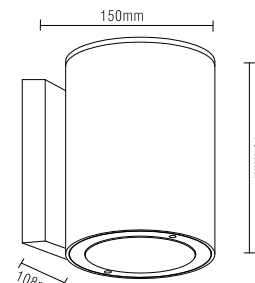

NEVWL02

CREE CE IP54 30000H

NEVWL02-1

NEVWL02-2

SPECIFICATION:

- Aluminum housing
- Clear glass cover
- CREE LEDs
- LED driver included
- IP54

APPLICATIONS:

- Wall decoration
- Corridors
- Balconies

OPTIONS:

- Choice of
- 14.5w up+down
- 7.5w one direction

Color

TECHNICAL DETAILS:

| Model | Watts | Color Temp | Lumens | Beam angle | CRI | Input |
|-------------|-------|------------|--------|------------|-----|----------|
| NWLED5512-1 | 7.5W | 3000K | 502lm | 25° | >80 | 110-240V |
| NWLED5512-1 | 7.5W | 6000K | 550lm | 25° | >80 | 110-240V |
| NWLED5512-2 | 14.5W | 3000K | 872lm | 25° | >80 | 110-240V |
| NWLED5512-2 | 14.5W | 6000K | 950lm | 25° | >80 | 110-240V |

Photometric Data

NEVWL02-1

NEVWL02-2

NEVWL02-1

NEVWL02-2