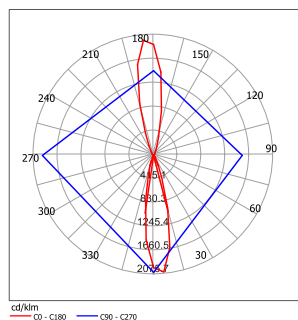

OPTIONS:

- Choice of
- 14.5w up+down
- 7.5w one direction

Color

TECHNICAL DETAILS:

| Model | Watts | Color Temp | Lumens | Beam angle | CRI | Input |
|-------------|-------|------------|--------|------------|-----|----------|
| NWLED5512-1 | 7.5W | 3000K | 502lm | 25° | >80 | 110-240V |
| NWLED5512-1 | 7.5W | 6000K | 550lm | 25° | >80 | 110-240V |
| NWLED5512-2 | 14.5W | 3000K | 872lm | 25° | >80 | 110-240V |
| NWLED5512-2 | 14.5W | 6000K | 950lm | 25° | >80 | 110-240V |

Photometric Data

NEVWL02-1

NEVWL02-2

NEVWL02-1

NEVWL02-2