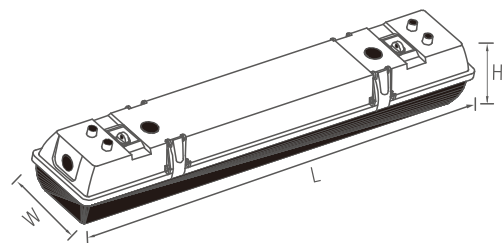

NEVWB02

CONSTRUCTION:

- Outdoor waterproof fitting for T8 LED Tubes
- PC front corner, confort light output and impact-resisited
- ABS housing body, heat resisited
- Waterproof silicon sealed
- PVC-made clips, stainless and reliable

OPTIONS:

- Emergency kits
- AISI 202 stainless steel clips

APPLICATIONS:

- Factory, warehouse
- Underground parking garage
- Tunnel, toll-gate

TECHNICAL DETAILS:

Model	Wattage	Lamp	Base	L	W	H
NEVWB02	2x18W	T8	G13	1270	165	107