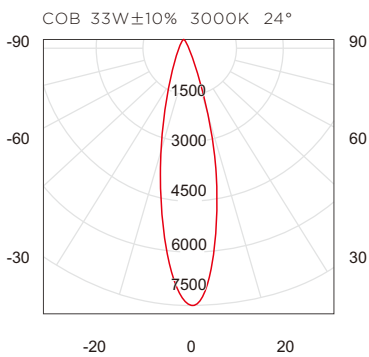

NEVTL10

CREE CE IP20

CRI 90

CONSTRUCTION:

- CREE COB
- Die-cast aluminum housing and heat sink
- Built-in driver
- 3 years warranty

OPTIONS:

- Beam angle: 15° 24° 38°
- Color: White/Black

APPLICATIONS:

- Fashion shops
- Supermarkets
- Retail stores
- Shop windows

TECHNICAL DETAILS:

Model	Watts	Color Temp	Lumens	Beam angle	CRI	Input
NEVTL10	12W	3000K/4000K/5000K	1050lm	15° 24° 38°	90	220-240V
NEVTL10	20W	3000K/4000K/5000K	1700lm	15° 24° 38°	90	220-240V
NEVTL10	35W	3000K/4000K/5000K	3000lm	15° 24° 38°	90	220-240V

Photometric Data

Distance (m)	Beam Diameter (cm)	Center Illuminance (lx)
1m	45.10	7281
2m	90.19	1820
3m	135.29	809.0
4m	180.39	455.1
5m	225.49	291.2

Model	A	B
NEVTL10/12W	52	188
NEVTL10/20W	55	235.5
NEVTL10/35W	72	246