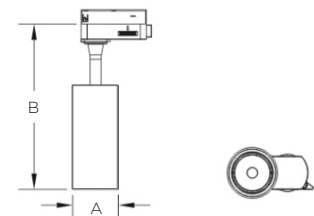

- Fashion shops
- Supermarkets
- Retail stores
- Shop windows

TECHNICAL DETAILS:

Model	Watts	Color Temp	Lumens	Beam angle	CRI	Input
NEVTL10	12W	3000K/4000K/5000K	1050lm	15° 24° 38°	90	220-240V
NEVTL10	20W	3000K/4000K/5000K	1700lm	15° 24° 38°	90	220-240V
NEVTL10	35W	3000K/4000K/5000K	3000lm	15° 24° 38°	90	220-240V

Photometric Data

Distance (m)	Beam Diameter (cm)	Center Illuminance (lx)
1m	45.10	7281
2m	90.19	1820
3m	135.29	809.0
4m	180.39	455.1
5m	225.49	291.2

Model	A	B
NEVTL10/12W	52	188
NEVTL10/20W	55	235.5
NEVTL10/35W	72	246