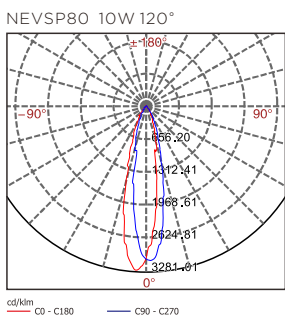

NEVSP80

OPTIONS:

- Beam angle: 20° 40°
- 10 different bezels available and are to be ordered as separate items
- Adjustable angle 20°(NEVSP80D001/002/004/006)
- Waterproof bezel is available to choose

CONSTRUCTION:

TECHNICAL DETAILS:

Model	Watts	Color Temp	Lumens	CRI	Input
NEVSP80	7W	3000K/6500K	525lm	>80	220-240V
NEVSP80	10W	3000K/6500K	750lm	>80	220-240V
NEVSP80	13W	3000K/6500K	950lm	>80	220-240V
NEVSP80	15W	3000K/6500K	1125lm	>80	220-240V

Photometric Data

Watts	A	B
7W/10W	Ø50	59
13W/15W	Ø50	86

Model	C	D	Cutout
NEVSP80-1	85	37	Ø75
NEVSP80-2	108	33	Ø95
NEVSP80-3	84	62	Ø75
NEVSP80-4	100	60	Ø90
NEVSP80-5	84	62	Ø75
NEVSP80-6	100	60	Ø90
NEVSP80-7/-9	85	69.5	Ø75
NEVSP80-8	85	69.5	Ø75
NEVSP80-10	85	69.5	Ø75
NEVSP80-11	85	52	Ø75