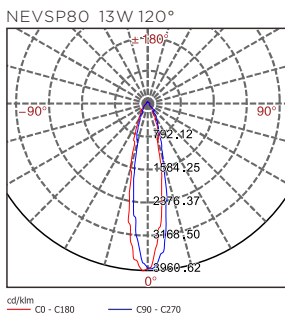

NEVSP80

OPTIONS:

- Beam angle: 20° 40°
- 10 different bezels available and are to be ordered as separate items
- Adjustable angle 20°(NEVSP80D001/002/004/006)
- Waterproof bezel is available to choose

CONSTRUCTION:

TECHNICAL DETAILS:

Model	Watts	Color Temp	Lumens	CRI	Input
NEVSP80	7W	3000K/6500K	525lm	>80	220-240V
NEVSP80	10W	3000K/6500K	750lm	>80	220-240V
NEVSP80	13W	3000K/6500K	950lm	>80	220-240V
NEVSP80	15W	3000K/6500K	1125lm	>80	220-240V

Photometric Data

Watts	A	B
7W/10W	Ø50	59
13W/15W	Ø50	86

Model	C	D	Cutout
NEVSP80-1	85	37	Ø75
NEVSP80-2	108	33	Ø95
NEVSP80-3	84	62	Ø75
NEVSP80-4	100	60	Ø90
NEVSP80-5	84	62	Ø75
NEVSP80-6	100	60	Ø90
NEVSP80-7/-9	85	69.5	Ø75
NEVSP80-8	85	69.5	Ø75
NEVSP80-10	85	69.5	Ø75
NEVSP80-11	85	52	Ø75