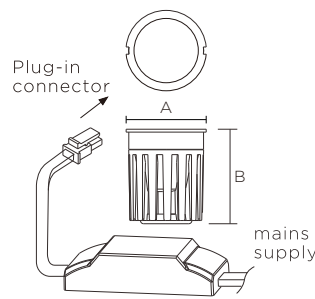

Photometric Data

Watts	A	B
7W/10W	Ø50	59
13W/15W	Ø50	86

Model	C	D	Cutout
NEVSP80-1	85	37	Ø75
NEVSP80-2	108	33	Ø95
NEVSP80-3	84	62	Ø75
NEVSP80-4	100	60	Ø90
NEVSP80-5	84	62	Ø75
NEVSP80-6	100	60	Ø90
NEVSP80-7/-9	85	69.5	Ø75
NEVSP80-8	85	69.5	Ø75
NEVSP80-10	85	69.5	Ø75
NEVSP80-11	85	52	Ø75