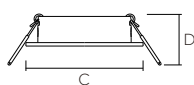

Model	C	D	Cutout
NEVSP80-1	85	37	Ø75
NEVSP80-2	108	33	Ø95
NEVSP80-3	84	62	Ø75
NEVSP80-4	100	60	Ø90
NEVSP80-5	84	62	Ø75
NEVSP80-6	100	60	Ø90
NEVSP80-7/-9	85	69.5	Ø75
NEVSP80-8	85	69.5	Ø75
NEVSP80-10	85	69.5	Ø75
NEVSP80-11	85	52	Ø75