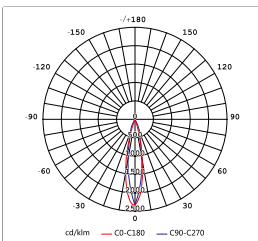

Photometric Data

NEVSP70 6W 24°