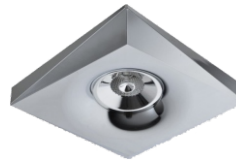

NEVSP30

NEVSP30/002/WH

NEVSP30/002/CH

NEVSP30/002/BK

NEVSP30/006/WH

NEVSP30/006/CH

NEVSP30/006/BK

CONSTRUCTION:

- Material: aluminum housing and heatsink, with unique reflector
- Built-in Driver
- Beam Angle: 25°

OPTIONS:

- 6 different bezels available and are to be ordered as separate items

APPLICATIONS:

- Hotels
- Retail stores
- Residential lighting
- Cabinets