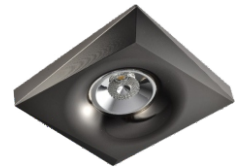

NEVSP30

NEVSP30/002/WH

NEVSP30/002/CH

NEVSP30/002/BK

NEVSP30/006/WH

NEVSP30/006/CH

NEVSP30/006/BK

CONSTRUCTION:

- Material: aluminum housing and heatsink, with unique reflector
- Built-in Driver
- Beam Angle: 25°

OPTIONS:

- 6 different bezels available and are to be ordered as separate items

APPLICATIONS:

- Hotels
- Retail stores
- Residential lighting
- Cabinets

TECHNICAL DETAILS:

Model	Watts	Color Temp	Lumens	CRI	Input
NEVSP30/MR16	7W	3000K/6000K	630lm	>80	100-265V

Photometric Data

NEVSP30/MR16 7W 24°