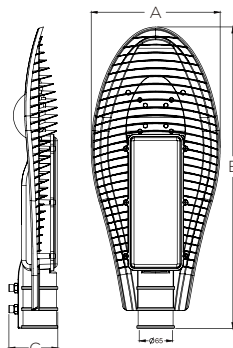

### CONSTRUCTION:

- Die-cast Aluminum
- Operating temperature: -40° - +60°
- Beam angle: 150°
- IP65

### Photometric Data

Model	A	B	C
NEVRL01/40W	214	500	81
NEVRL01/80W	260	620	101
NEVRL01/120W	280	720	112
NEVRL01/180W	340	880	122