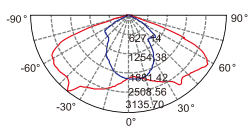

Photometric Data

Model	A	B	C
NEVRL01/40W	214	500	81
NEVRL01/80W	260	620	101
NEVRL01/120W	280	720	112
NEVRL01/180W	340	880	122