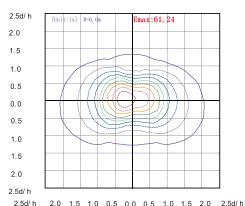

### CONSTRUCTION:

- Die-cast Aluminum
- Operating temperature: -40° - +60°
- Beam angle: 150°
- IP65

### Photometric Data

Model	A	B	C
NEVRL01/40W	214	500	81
NEVRL01/80W	260	620	101
NEVRL01/120W	280	720	112
NEVRL01/180W	340	880	122