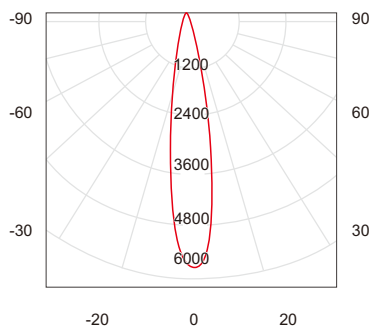

NEVML10

CREE  CE  

CONSTRUCTION:

- CREE COB
- Die-cast aluminum housing and heat sink
- Separate Eaglerise driver included
- 3 years warranty

OPTIONS:

- Beam angle: 15° 24° 38° 60°
- Color: White/Black

APPLICATIONS:

- Retail stores
- Restaurants & bars
- Residential

TECHNICAL DETAILS:

Model	Watts	Color Temp	Lumens	Beam angle	CRI	Input
NEVML10-1	6W	3000K/4000K/5000K	550lm	15° 24° 38° 60°	90	220-240V
NEVML10-2	2*6W	3000K/4000K/5000K	1050lm	15° 24° 38° 60°	90	220-240V
NEVML10-3	3*6W	3000K/4000K/5000K	1550lm	15° 24° 38° 60°	90	220-240V
NEVML10-1	12W	3000K/4000K/5000K	1050lm	15° 24° 38° 60°	90	220-240V
NEVML10-2	2*12W	3000K/4000K/5000K	2050lm	15° 24° 38° 60°	90	220-240V
NEVML10-3	3*12W	3000K/4000K/5000K	3100lm	15° 24° 38° 60°	90	220-240V

Photometric Data

COB 12W±10% 3000K 24°

Distance (m)	Illuminance (lx)	Beam Diameter (cm)
1m	5711	31.13
2m	1428	62.25
3m	634.6	93.38
4m	357.0	124.51
5m	228.5	155.63