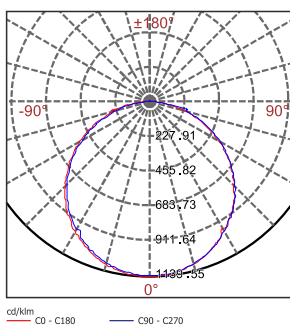

**TECHNICAL DETAILS:**

Model	Watts	Color Temp	Lumens	Input	Size(mm)
NEVLL5575/S/06	20W	3000K/4000K/6000K	2100lm	185-265W	L605xW55xH75
NEVLL7575/S/06	20W	3000K/4000K/6000K	2100lm	185-265W	L605xW75xH75
NEVLL5575/S/12	40W	3000K/4000K/6000K	4200lm	185-265W	L1200xW55xH75
NEVLL5575/S/12	40W	3000K/4000K/6000K	4200lm	185-265W	L1200xW75xH75

**Photometric Data**

1m	1193.3,970.3	303.95
2m	298.3,242.6	607.90
3m	132.6,107.8	911.85
4m	74.6,60.6	1215.80
5m	47.7,38.8	1519.75

(lx) (cm)