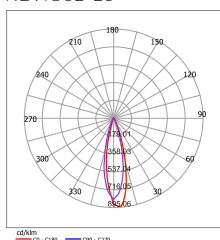

NEVIG02

CONSTRUCTION:

- Die- cast aluminum housing
- 316 stainless steel bezel
- Tempered glass cover 8mm thick
- High quality LED chips
- PVC mounting sleeve
- Weight limit: 917kg on area ø10mm, 1285kg on area ø30mm, 2000kg on area ø60mm
- LED driver included with 110-240V versions only
- Beam angle: 25°
- IP67

APPLICATIONS:

- Outdoor decorative lighting
- Paths
- Squares and parks

TECHNICAL DETAILS:

Model	Watts	Color Temp	Lumens	Beam angle	CRI	Input
NEVIG02	7W	3000K	333lm	25°	>80	DC 24V
NEVIG02	12.5W	3000K	730lm	25°	>80	DC 24V

Photometric Data

Beam angle

NEVIG02 25°

Center Beam LUX	Beam Width W	Beam Width H
206.23 LUX	0.9m	0.9m
51.56 LUX	1.8m	1.8m
22.91 LUX	2.7m	2.8m
12.89 LUX	3.6m	3.7m
8.25 LUX	4.5m	4.6m
5.73 LUX	5.4m	5.5m

Vert Spread: 25.3 Horiz Spread: 25.8