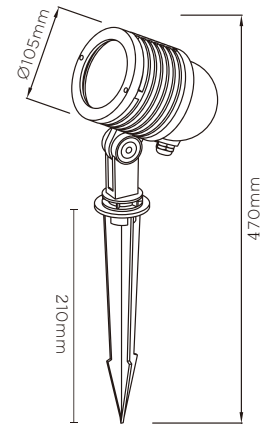

NEVFL01

CREE  CE  54 

CONSTRUCTION:

- Die- cast aluminum housing
- Tempered glass
- CREE LEDs
- LED driver included
- Installation accessories included
- Beam angle: 45°
- IP54

APPLICATIONS:

- Lawns and gardens
- Paths

TECHNICAL DETAILS:

Model	Watts	Color Temp	Lumens	Beam angle	CRI	Input
NEVFL01	10W	3000K	530lm	45°	>70	110-240V
NEVFL01	10W	6000K	560lm	45°	>70	110-240V