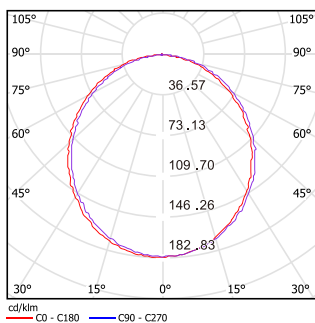

APPLICATIONS:

- Hotels, shopping mall
- Exhibition halls
- Theatres

TECHNICAL DETAILS:

Model	Watts	Color Temp	Lumens	CRI	Input
NEVDL30-4	7W	3000K/4000K/6000K	630lm	>75	110-240V
NEVDL30-5	12W	3000K/4000K/6000K	1080lm	>75	110-240V
NEVDL30-6	18W	3000K/4000K/6000K	1620lm	>75	110-240V

Photometric Data

NEVDL30-4 7W 90°

NEVDL30-5 12W 90°

Model	A	B	Cutout
NEVDL30-4	110	30	Ø95
NEVDL30-5	155	30	Ø135
NEVDL30-6	175	30	Ø155