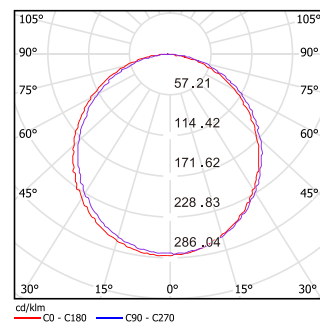

APPLICATIONS:

- Hotels, shopping mall
- Exhibition halls
- Theatres

TECHNICAL DETAILS:

Model	Watts	Color Temp	Lumens	CRI	Input
NEVDL30-4	7W	3000K/4000K/6000K	630lm	>75	110-240V
NEVDL30-5	12W	3000K/4000K/6000K	1080lm	>75	110-240V
NEVDL30-6	18W	3000K/4000K/6000K	1620lm	>75	110-240V

Photometric Data

NEVDL30-4 7W 90°

NEVDL30-5 12W 90°

Model	A	B	Cutout
NEVDL30-4	110	30	Ø95
NEVDL30-5	155	30	Ø135
NEVDL30-6	175	30	Ø155