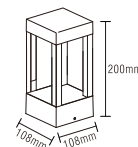

NEVBLO2

CREE

CE

IP54

30000H

CONSTRUCTION:

- Extruded aluminum housing
- Convex glass
- CREE LEDs
- LED driver included
- Supplied complete with mounting bolts
- IP54

APPLICATIONS:

- Lawns and gardens
- Paths
- Parking areas

Color

TECHNICAL DETAILS:

Model	Watts	Color Temp	Lumens	CRI	Input
NEVBLO2-1	9W	3000K	143lm	>80	110- 240V
NEVBLO2-1	9W	6000K	155lm	>80	110- 240V
NEVBLO2-2	9W	3000K	143lm	>80	110- 240V
NEVBLO2-2	9W	6000K	155lm	>80	110- 240V

Photometric Data

NEVBLO2-2