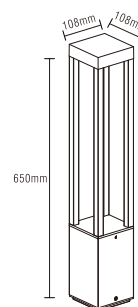

NEVBLO2

CREE

CE

IP54

30000H

CONSTRUCTION:

- Extruded aluminum housing
- Convex glass
- CREE LEDs
- LED driver included
- Supplied complete with mounting bolts
- IP54

APPLICATIONS:

- Lawns and gardens
- Paths
- Parking areas

Color

TECHNICAL DETAILS:

Model	Watts	Color Temp	Lumens	CRI	Input
NEVBLO2-1	9W	3000K	143lm	>80	110- 240V
NEVBLO2-1	9W	6000K	155lm	>80	110- 240V
NEVBLO2-2	9W	3000K	143lm	>80	110- 240V
NEVBLO2-2	9W	6000K	155lm	>80	110- 240V

Photometric Data

NEVBLO2-1

NEVBLO2-2